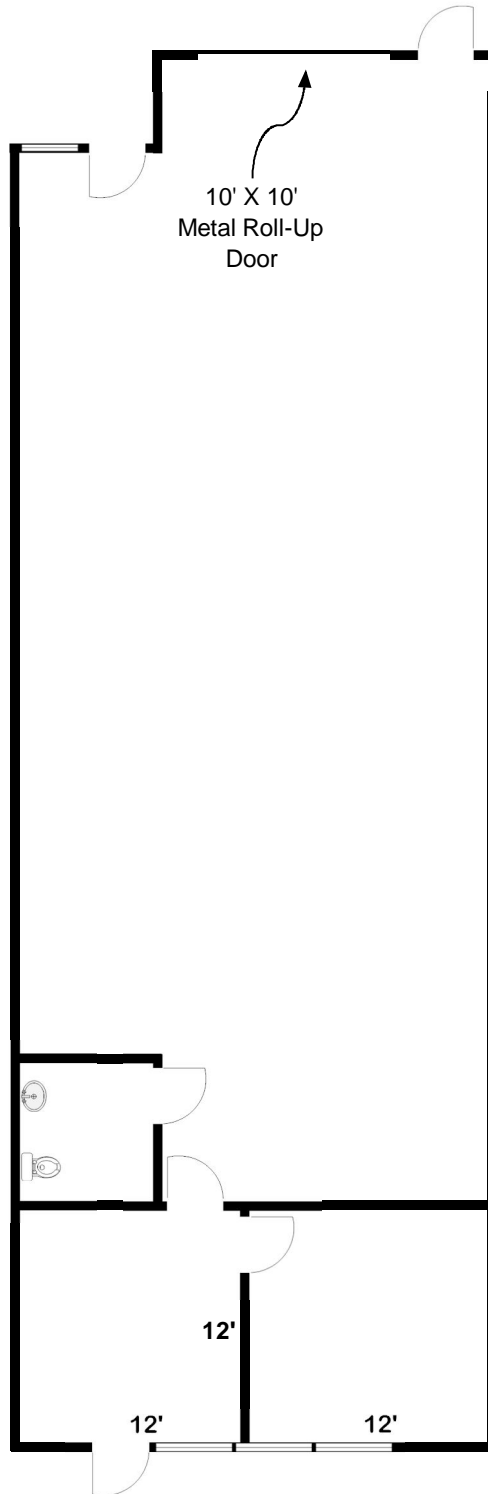

Hammer - Hewson Associates
www.hhaventura.com
Leasing Info: Randy Wuerth
(805) 650-6700
rdw@hhaweb.com

1802 Eastman Ave, Unit 115 (2,136 Sq Ft)

Scale: 1" = 10'-0" (Dimensions are approximate)