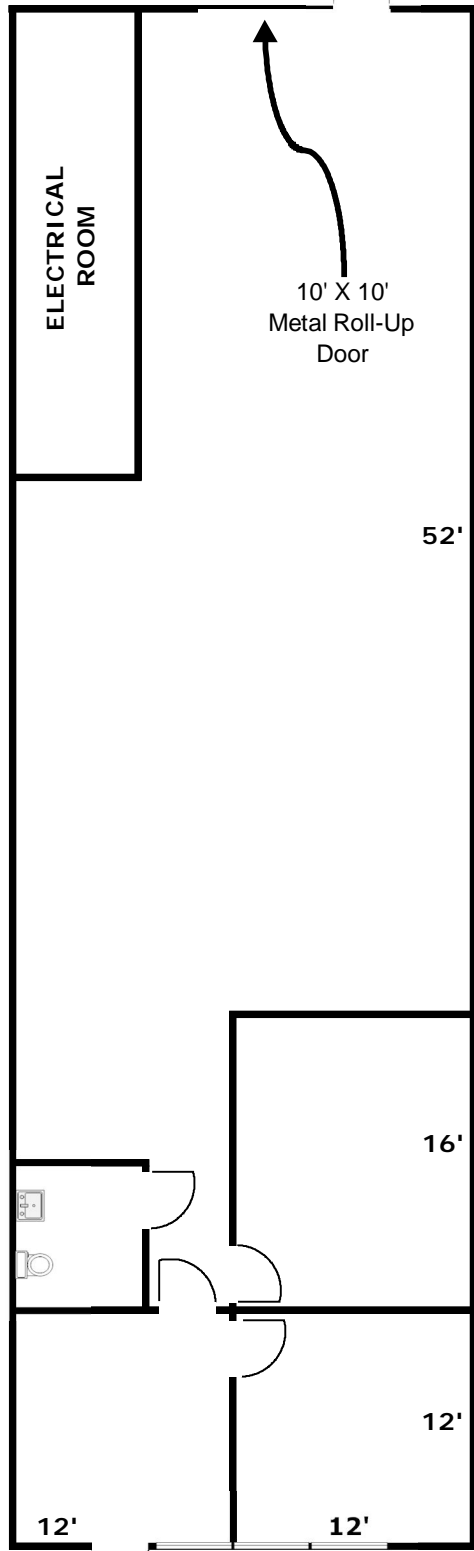

Hammer - Hewson Associates
www.hhaventura.com
Leasing Info: Randy Wuerth
(805) 650-6700
rdw@hhaweb.com

1860 Eastman Ave, Unit 109 (1,928 Sq Ft)

Scale: 1" = 10'-0" (Dimensions are approximate)