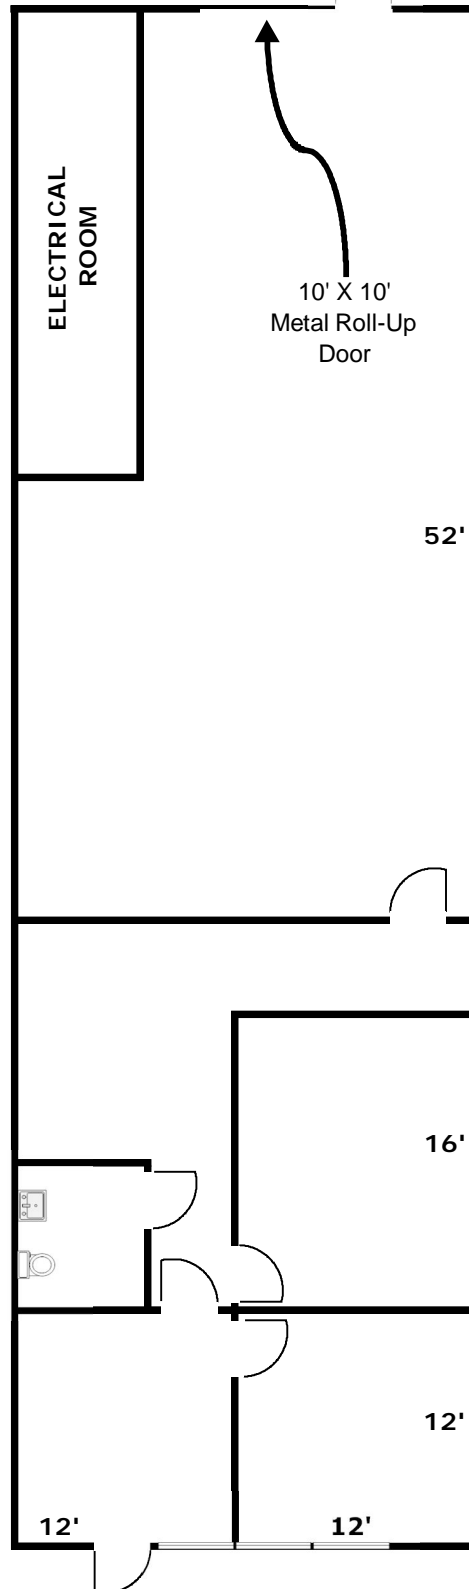

Hammer - Hewson Associates
www.hhaventura.com
Leasing Info: Randy Wuerth
(805) 650-6700
rdw@hhaweb.com

1860 Eastman Ave, Unit 109 (1,928 Sq Ft)

Scale: 1" = 10'-0" (Dimensions are approximate)