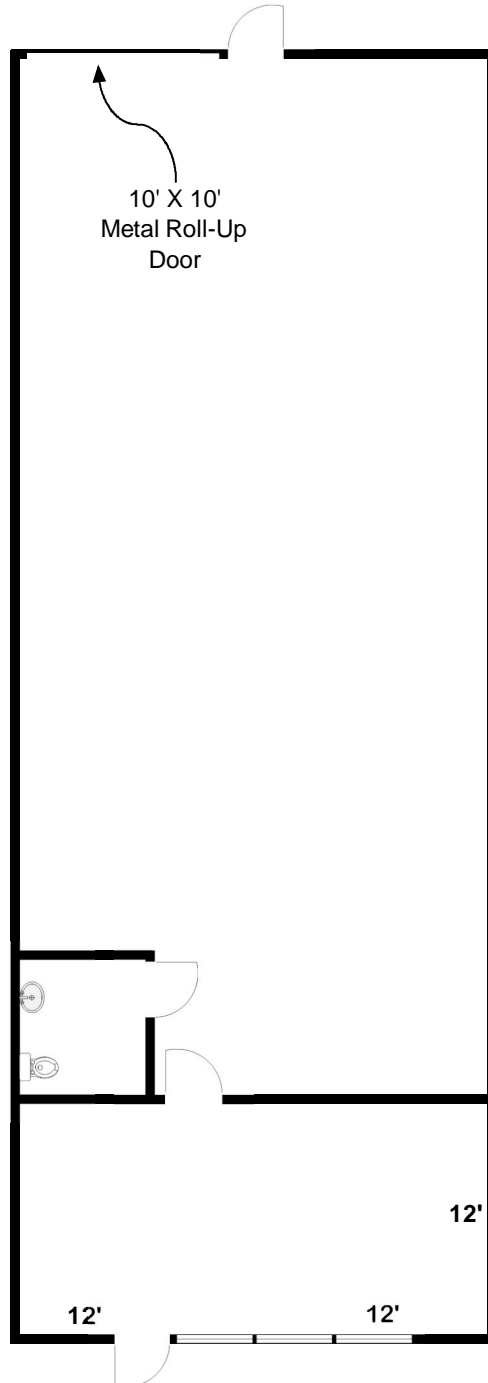

Hammer - Hewson Associates  
www.hhaventura.com  
Leasing Info: Randy Wuerth  
(805) 650-6700  
rdw@hhaweb.com

**1884 Eastman Ave, Unit 107 (1,560 Sq Ft)**

Scale: 1" = 10'-0" (Dimensions are approximate)