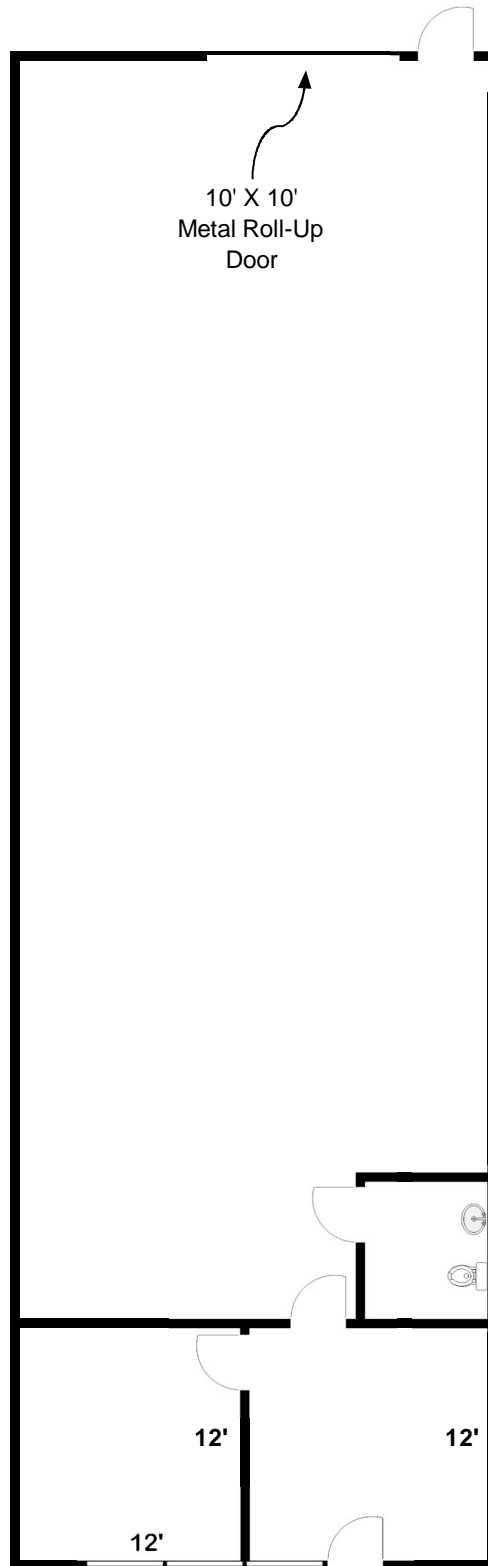

Hammer - Hewson Associates
www.hhaventura.com
Leasing Info: Randy Wuerth
(805) 650-6700
rdw@hhaweb.com

1884 Eastman Ave, Unit 111 (2,125 Sq Ft)

Scale: 1" = 10'-0" (Dimensions are approximate)