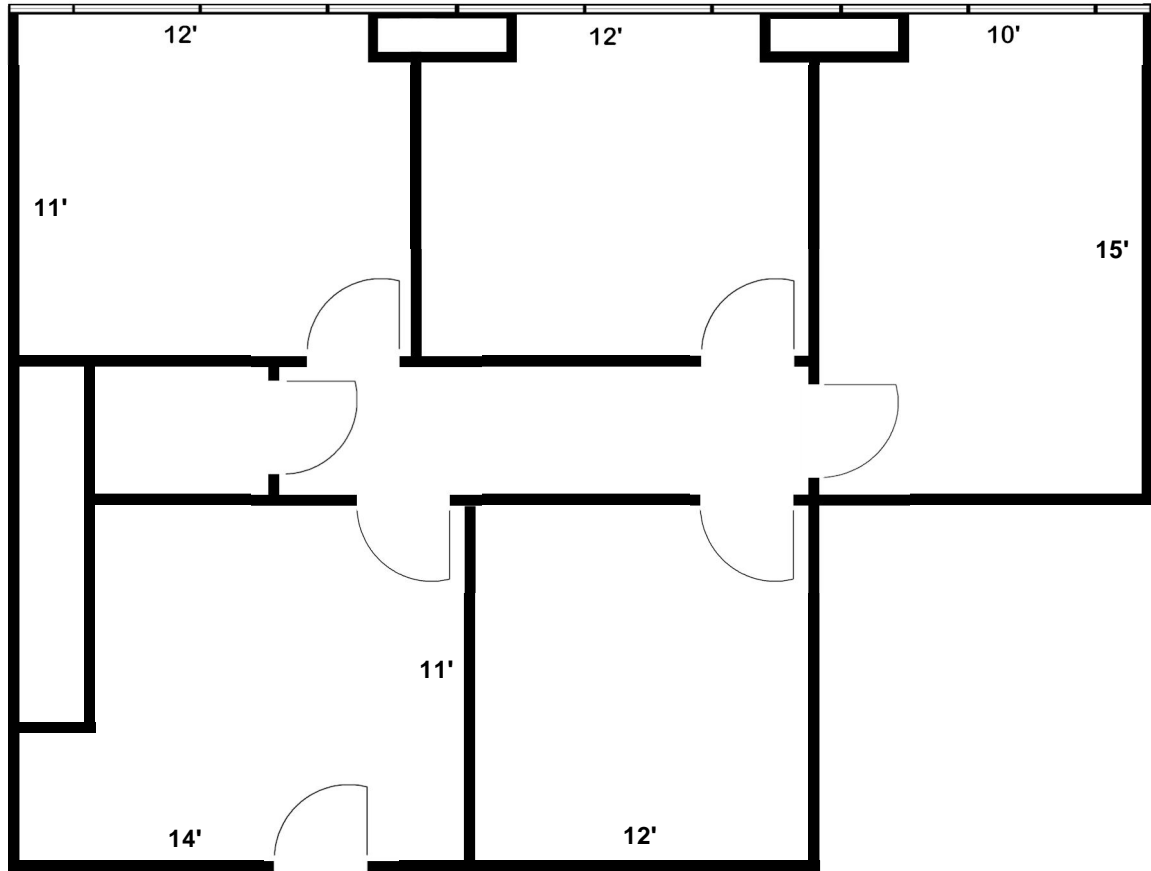

Hammer - Hewson Associates
www.hhaventura.com
Leasing Info: Randy Wuerth
(805) 650-6700
rdw@hhaweb.com

260 Maple Court, Suite 117 (774 Sq Ft)

Scale: 1" = 6'-0" (Dimensions are approximate)