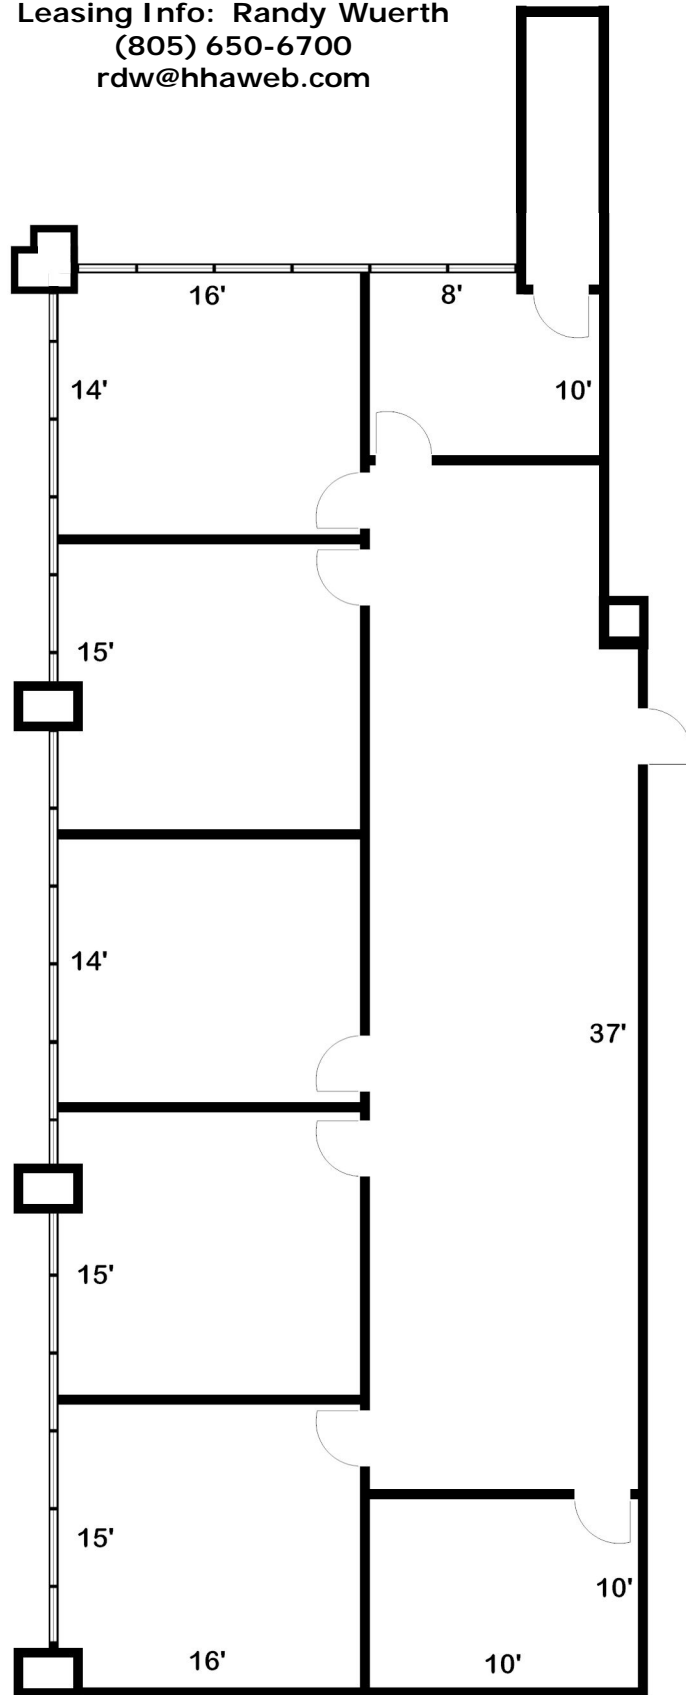

Hammer - Hewson Associates
www.hhaventura.com
Leasing Info: Randy Wuerth
(805) 650-6700
rdw@hhaweb.com

260 Maple Court, Suite 130 (1,922 Sq Ft)

Scale: 1" = 10'-0" (Dimensions are approximate)