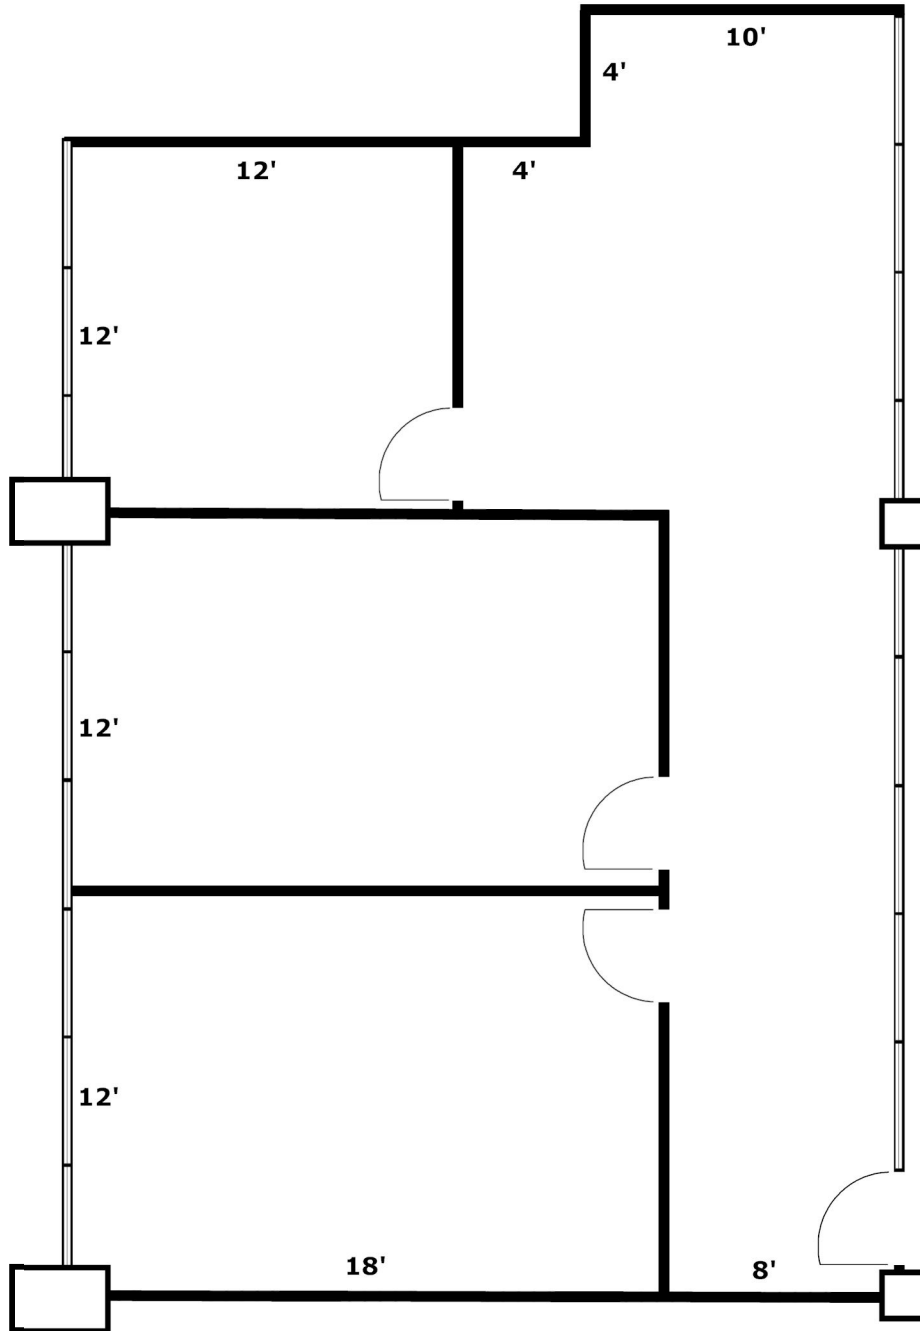

Hammer - Hewson Associates
www.hhaventura.com
Leasing Info: Randy Wuerth
(805) 650-6700
rdw@hhaweb.com

290 Maple Court, Suite 108 (976 Sq Ft)

Scale: 1" = 6'-0" (Dimensions are approximate)