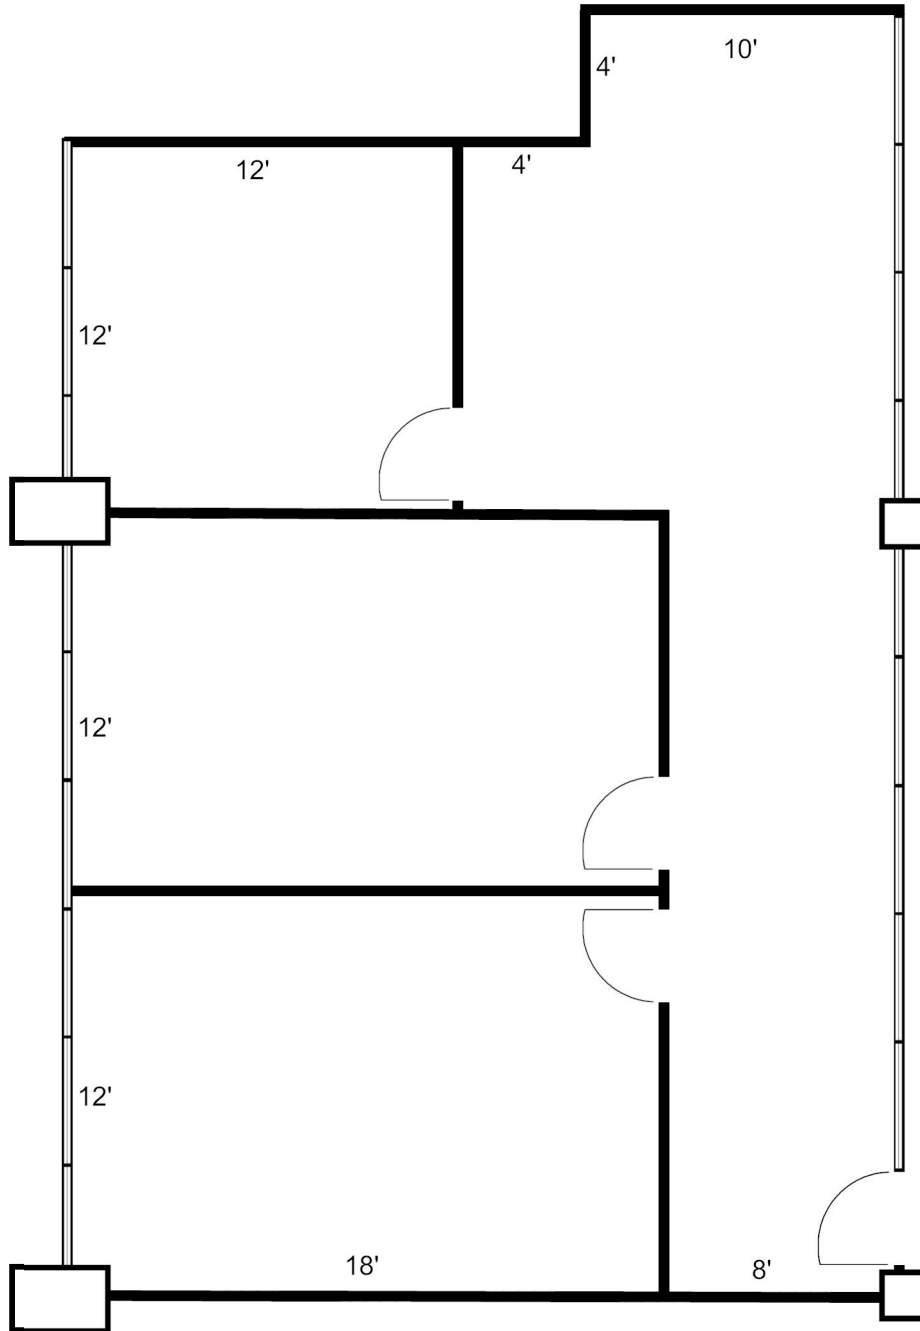

Hammer - Hewson Associates
www.hhaventura.com
Leasing Info: Randy Wuerth
(805) 650-6700
rdw@hhaweb.com

290 Maple Court, Suite 108 (976 Sq Ft)

Scale: 1" = 6'-0" (Dimensions are approximate)