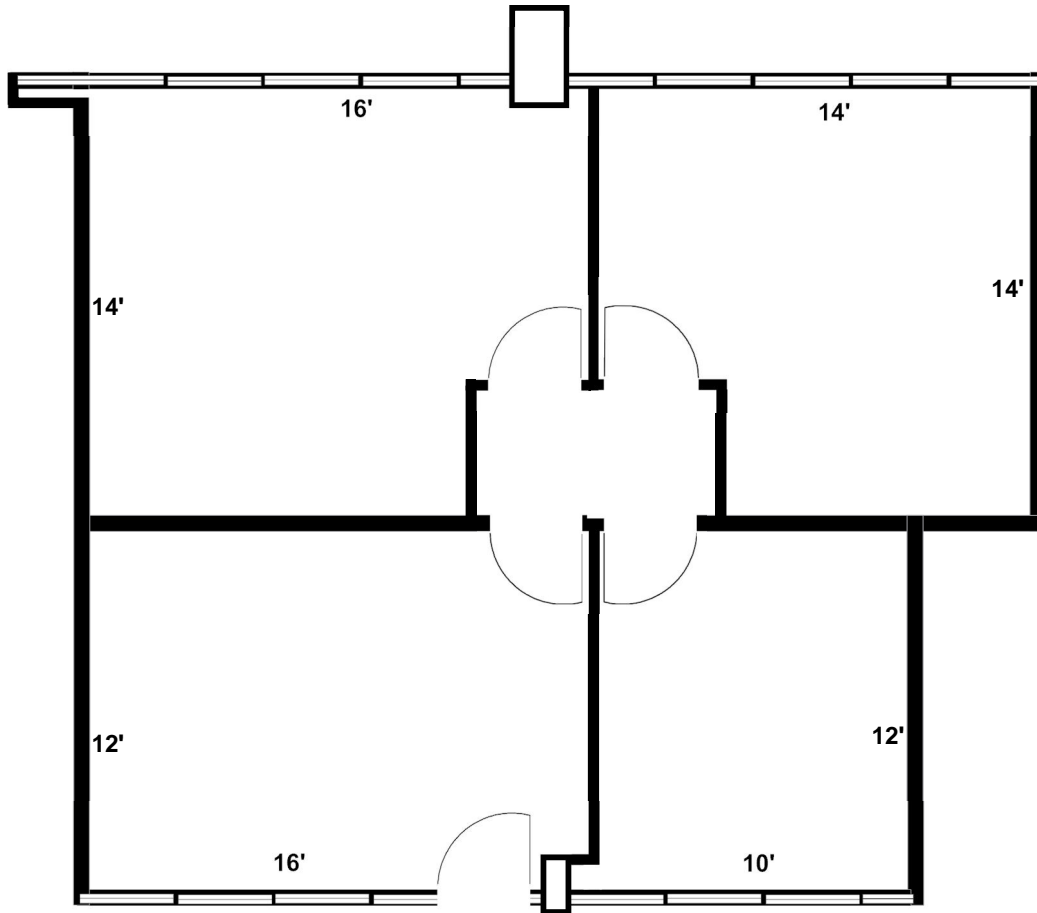

Hammer - Hewson Associates
www.hhaventura.com
Leasing Info: Randy Wuerth
(805) 650-6700
rdw@hhaweb.com

290 Maple Court, Suite 148 (756 Sq Ft)

Scale: 1" = 6'-0" (Dimensions are approximate)