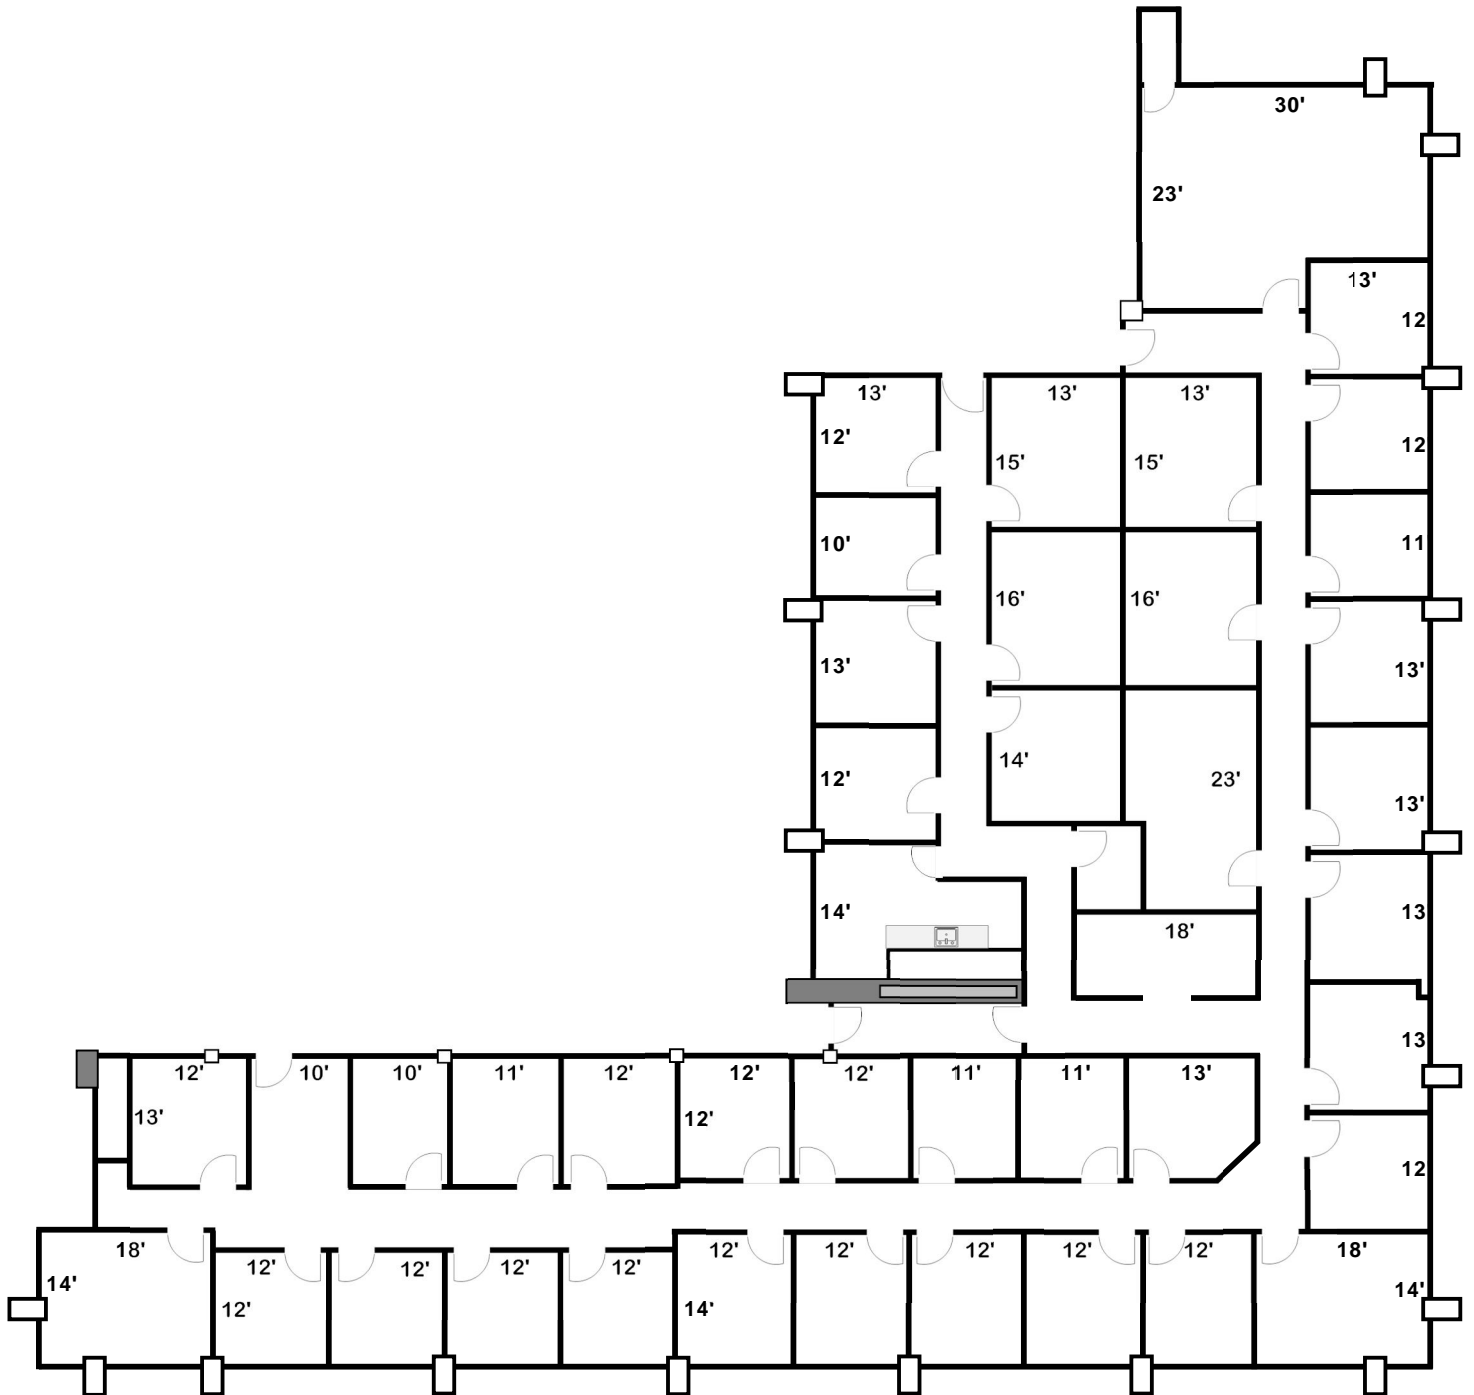

Hammer - Hewson Associates
www.hhaventura.com
Leasing Info: Randy Wuerth
(805) 650-6700
rdw@hhaweb.com

290 Maple Court, Suite 200 (9,808 Sq Ft)

Scale: 1" = 12'-0" (Dimensions are approximate)

DRAWING NOT TO SCALE