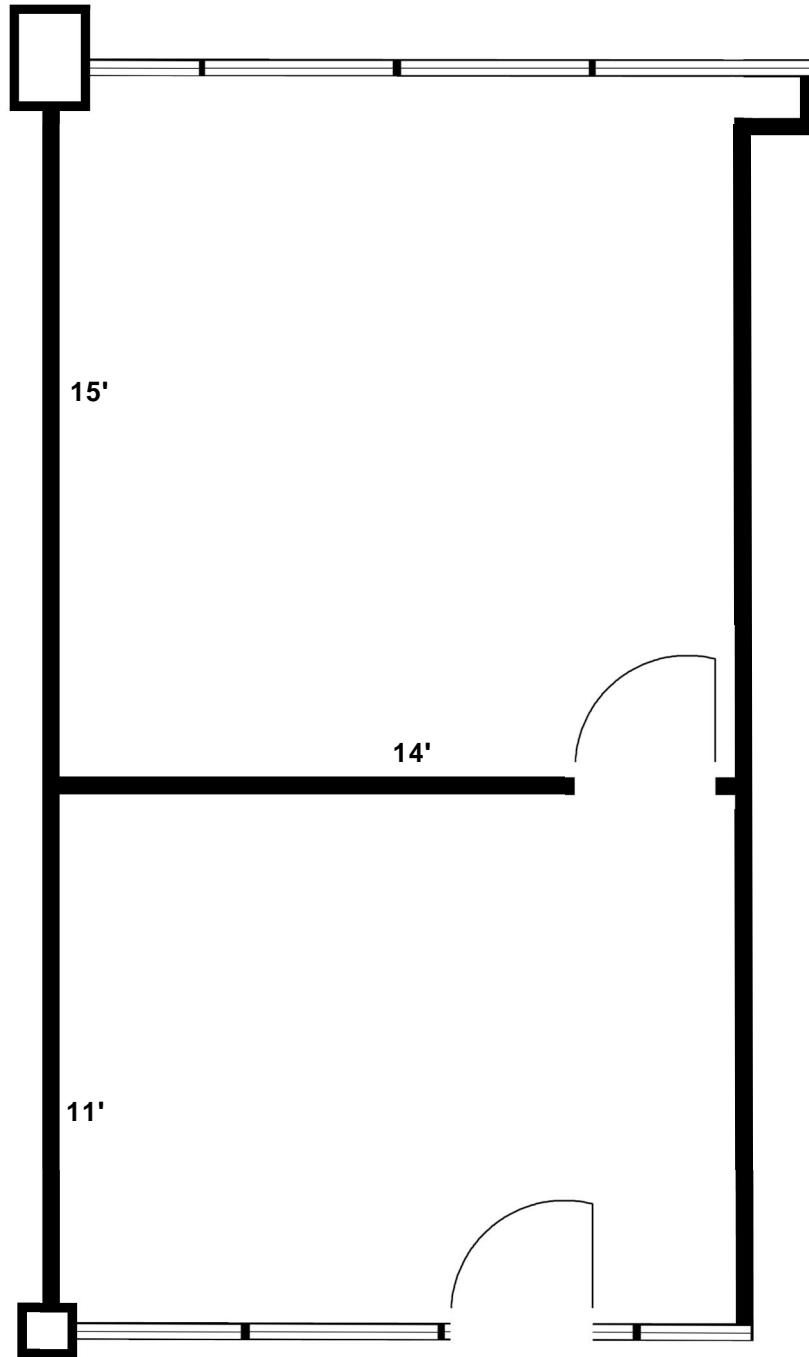

Hammer - Hewson Associates
www.hhaventura.com
Leasing Info: Randy Wuerth
(805) 650-6700
rdw@hhaweb.com

3585 Maple Street, Suite 144 (364 Sq Ft)

Scale: 1" = 4'-0" (Dimensions are approximate)