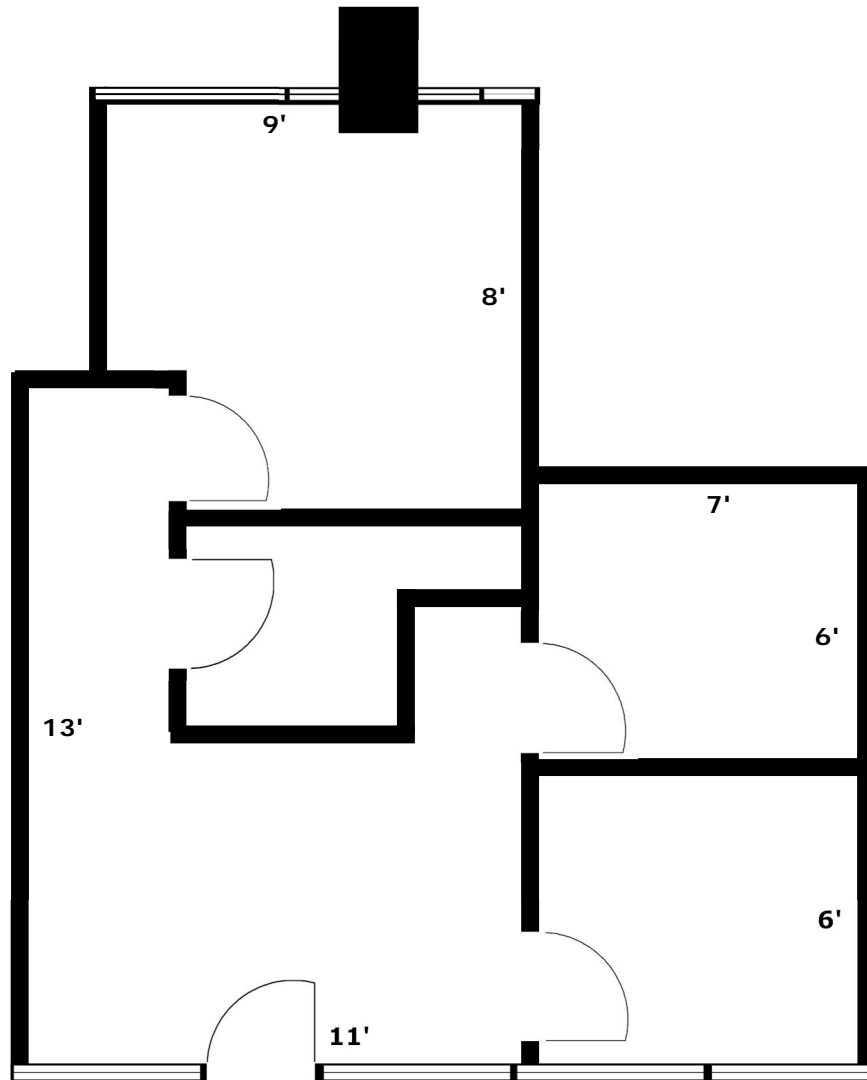

Hammer - Hewson Associates  
www.hhaventura.com  
Leasing Info: Randy Wuerth  
(805) 650-6700  
rdw@hhaweb.com

3585 Maple Street, Suite 222 (712 Sq Ft)

Scale: 1" = 4'-0" (Dimensions are approximate)