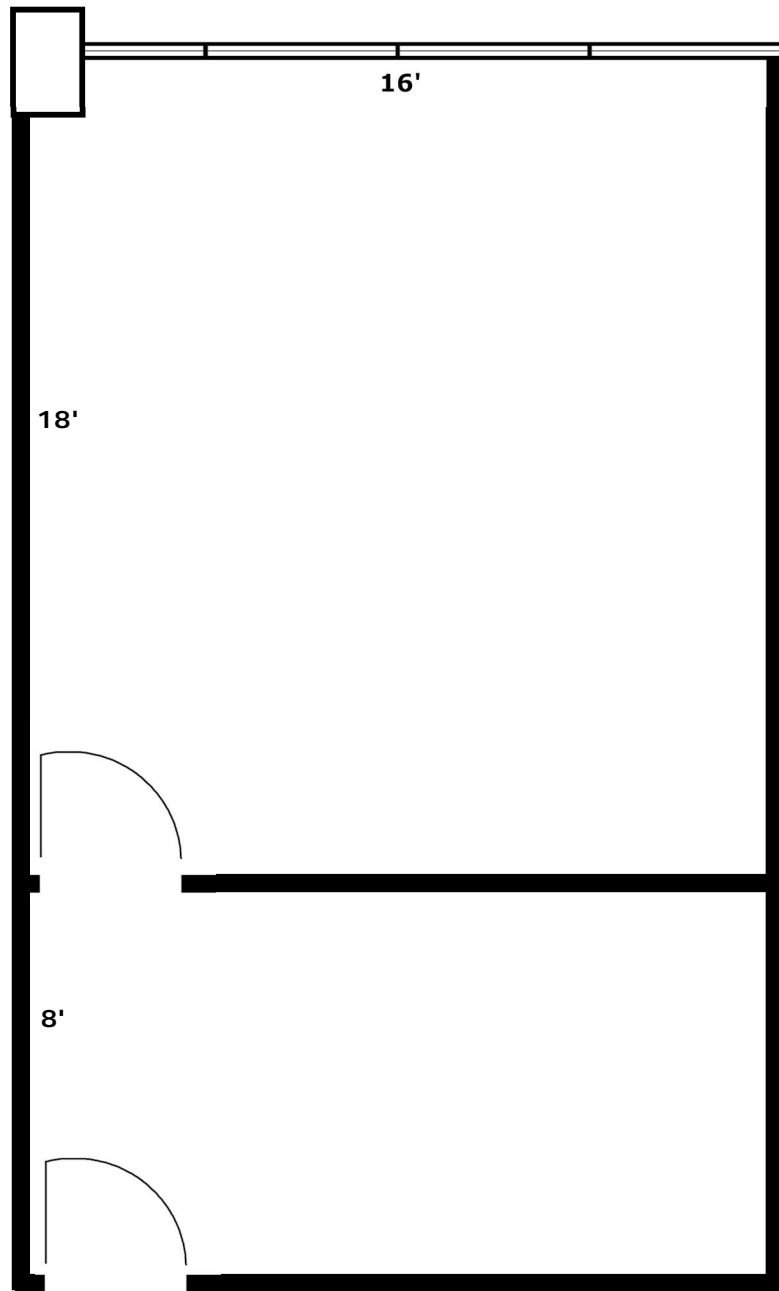

Hammer - Hewson Associates
www.hhaventura.com
Leasing Info: Randy Wuerth
(805) 650-6700
rdw@hhaweb.com

3585 Maple Street, Suite 233 (416 Sq Ft)

Scale: 1" = 4'-0" (Dimensions are approximate)