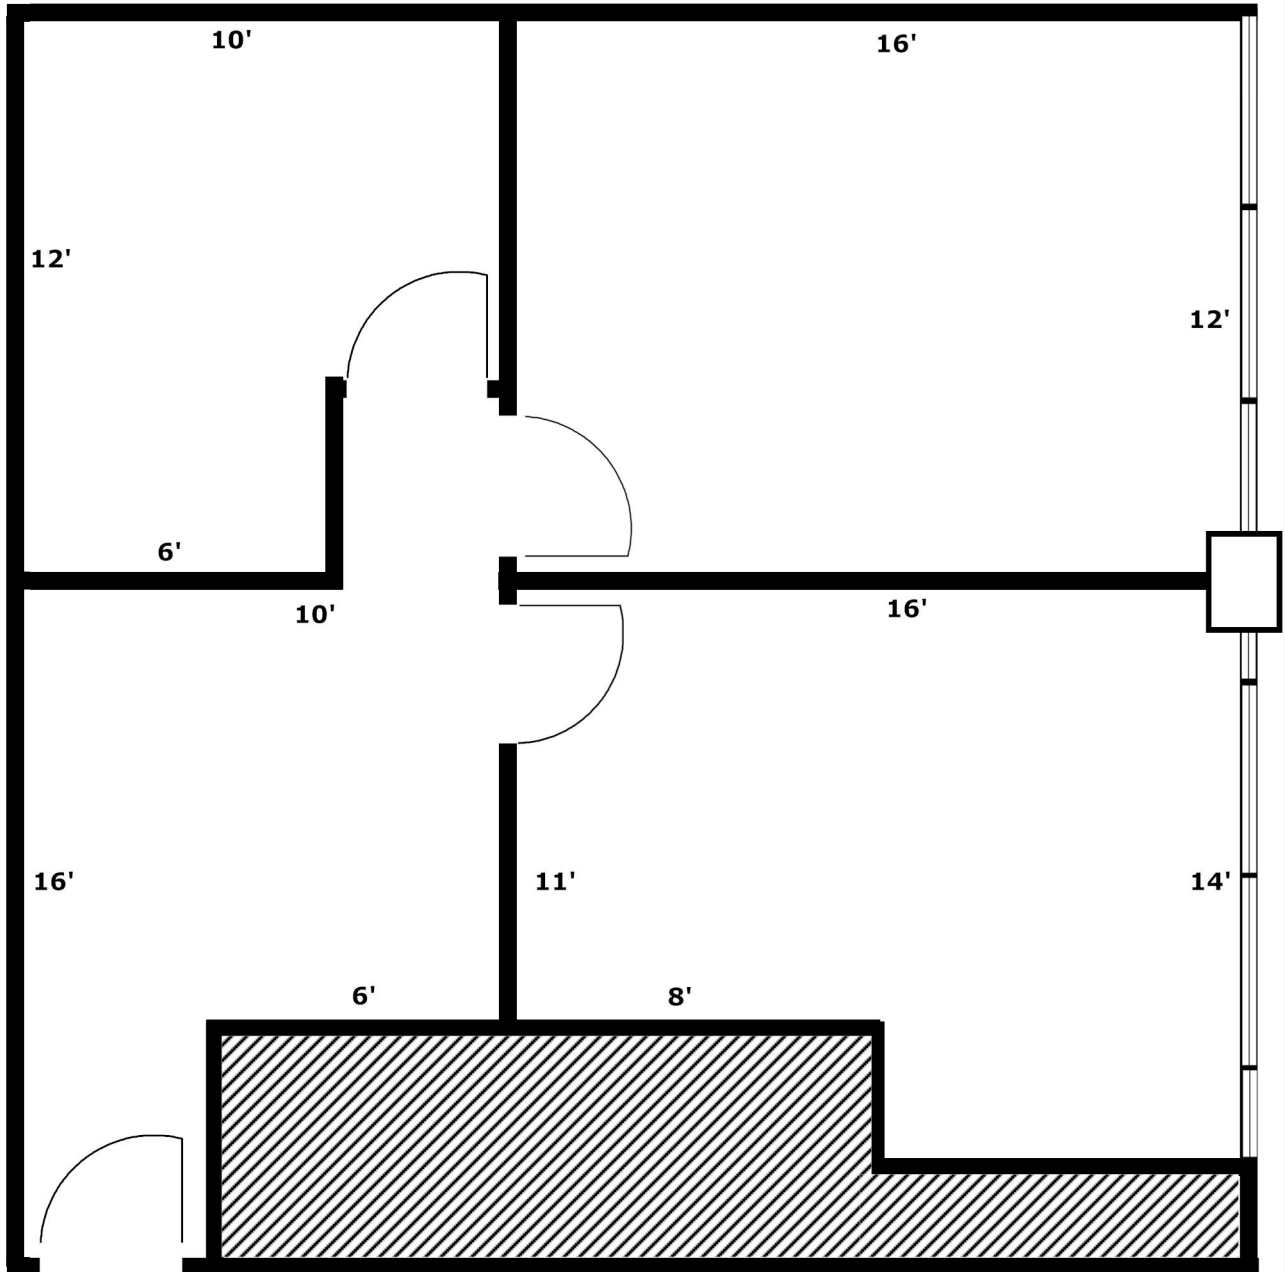

Hammer - Hewson Associates
www.hhaventura.com
Leasing Info: Randy Wuerth
(805) 650-6700
rdw@hhaweb.com

3585 Maple Street, Suite 247 (624 Sq Ft)

Scale: 1" = 4'-0" (Dimensions are approximate)