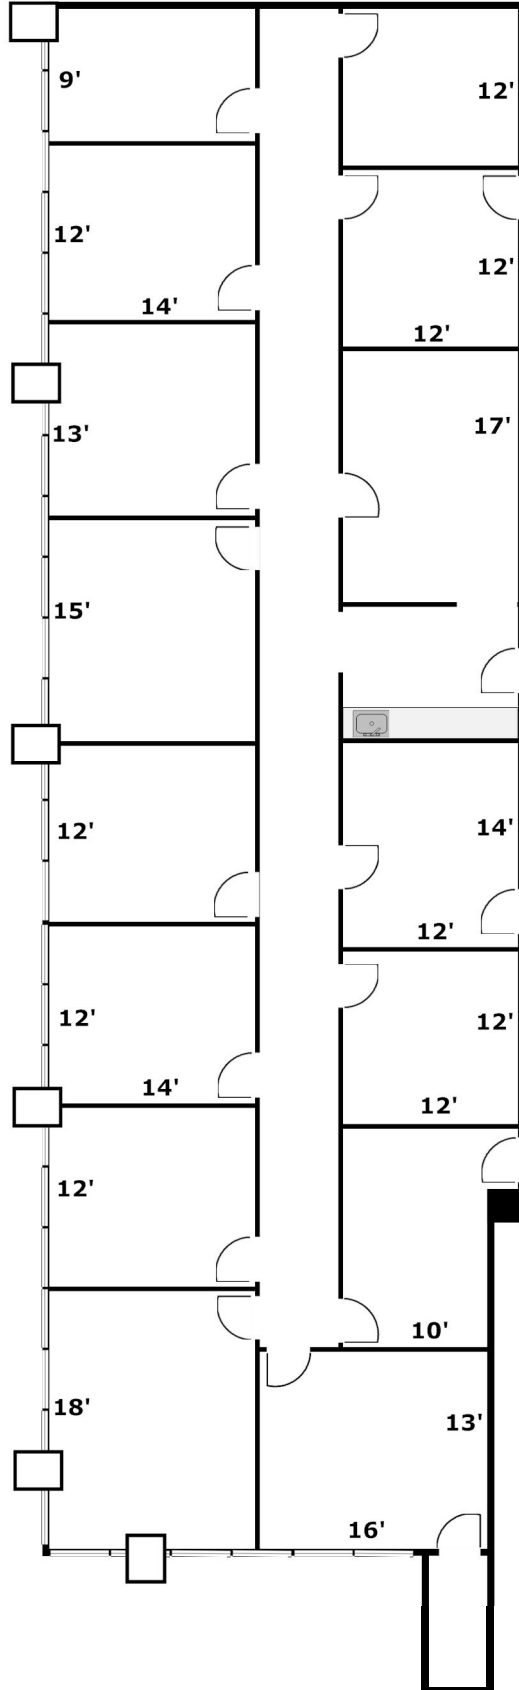

Hammer - Hewson Associates
www.hhaventura.com
Leasing Info: Randy Wuerth
(805) 650-6700
rdw@hhaweb.com

3585 Maple Street, Suite 284 (3,240 Sq Ft)

Scale: 1" = 12'-0" (Dimensions are approximate)